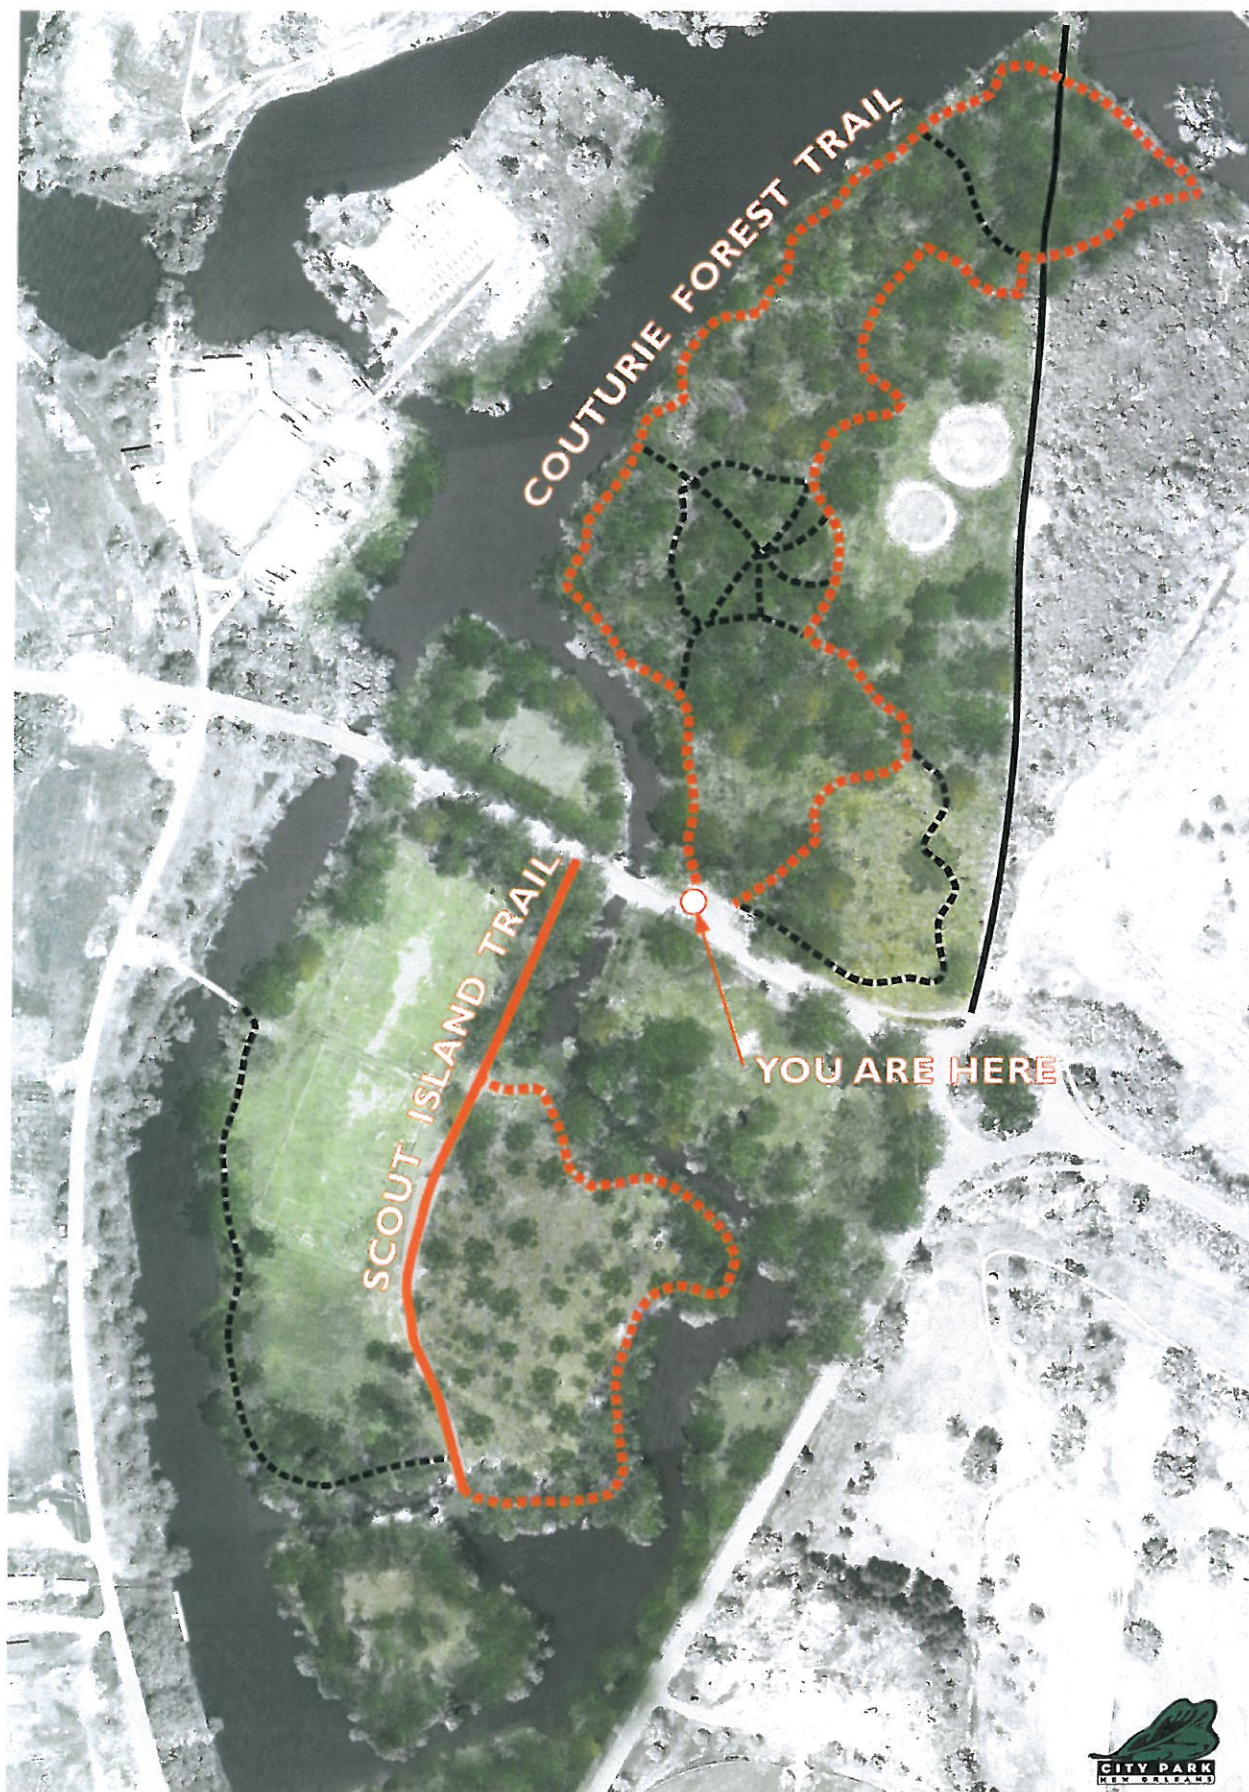

COUTURIE FOREST + SCOUT ISLAND TRAILS

MAP KEY

-  Mulch Trail
-  Gravel Trail

TRAIL DISTANCE

- Couturie Forest Trail: 1 Mile
- Scout Island Trail: 0.5 Mile